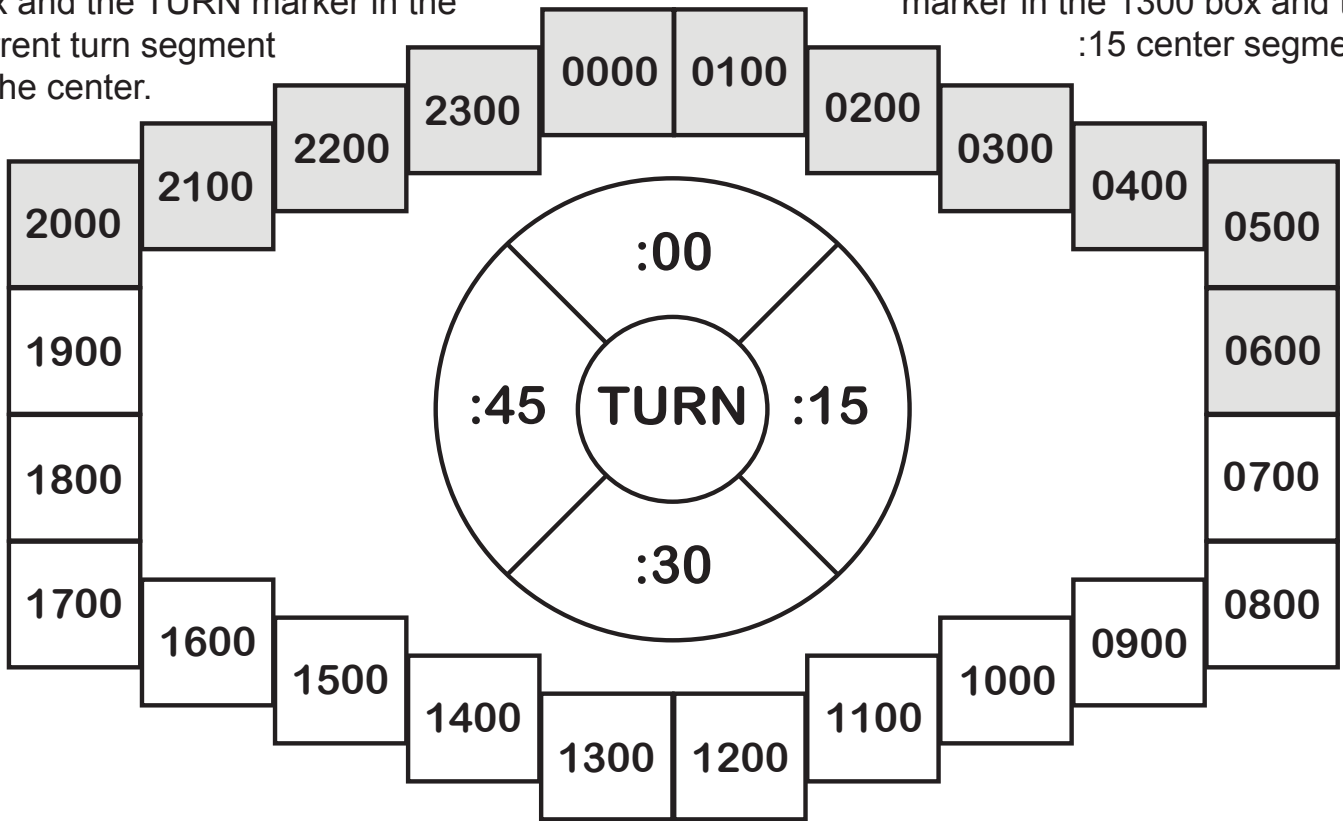

Place a marker in the appropriate hour box and the TURN marker in the current turn segment in the center.

HOUR

1315 would be represented with a marker in the 1300 box and the :15 center segment.

Place a marker in the appropriate hour box and the TURN marker in the current turn segment in the center.

HOUR

1315 would be represented with a marker in the 1300 box and the :15 center segment.